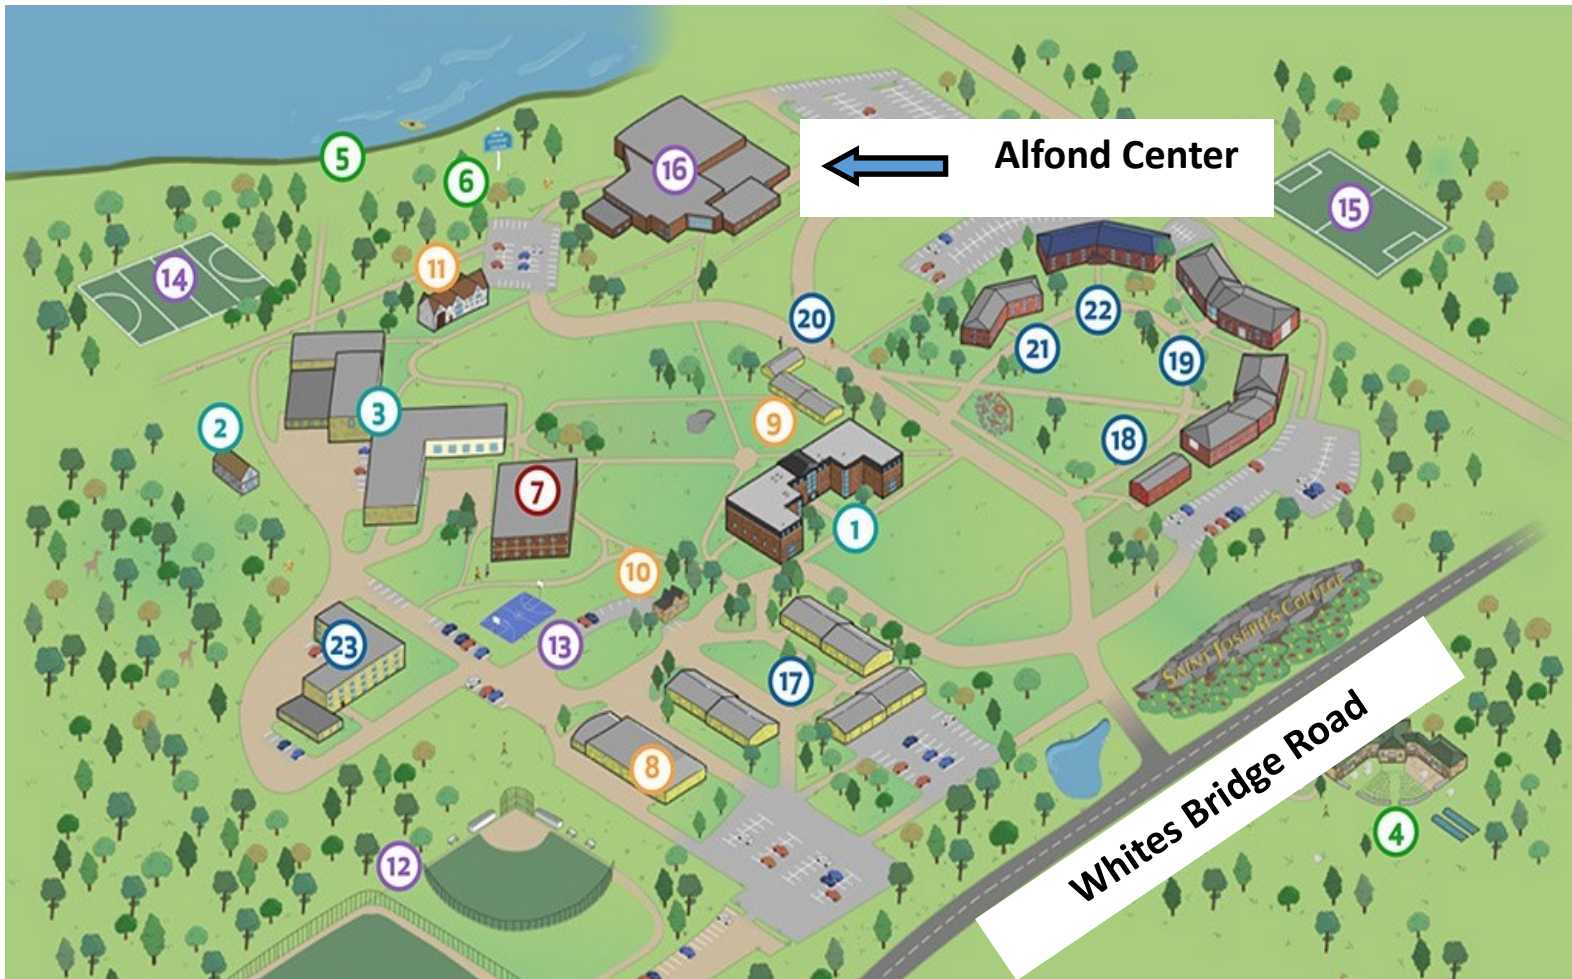

Alfond Center at Saint Josephs College  
278 Whites Bride Rd. Standish, ME 04084

From four corners in Standish (intersection of Rt. 25 & Rt. 35)

- Head northeast on Rt. 35 North toward Moody Rd.
- Turn left onto Whites Bridge Rd. (light at Valero Gas Station)
- Continue down Whites Bridge Rd. until you see Saint Joseph's College campus on your left.
- Turn left into campus
- Veer left and continue until you see the Alfond Center (number 16 on map above).